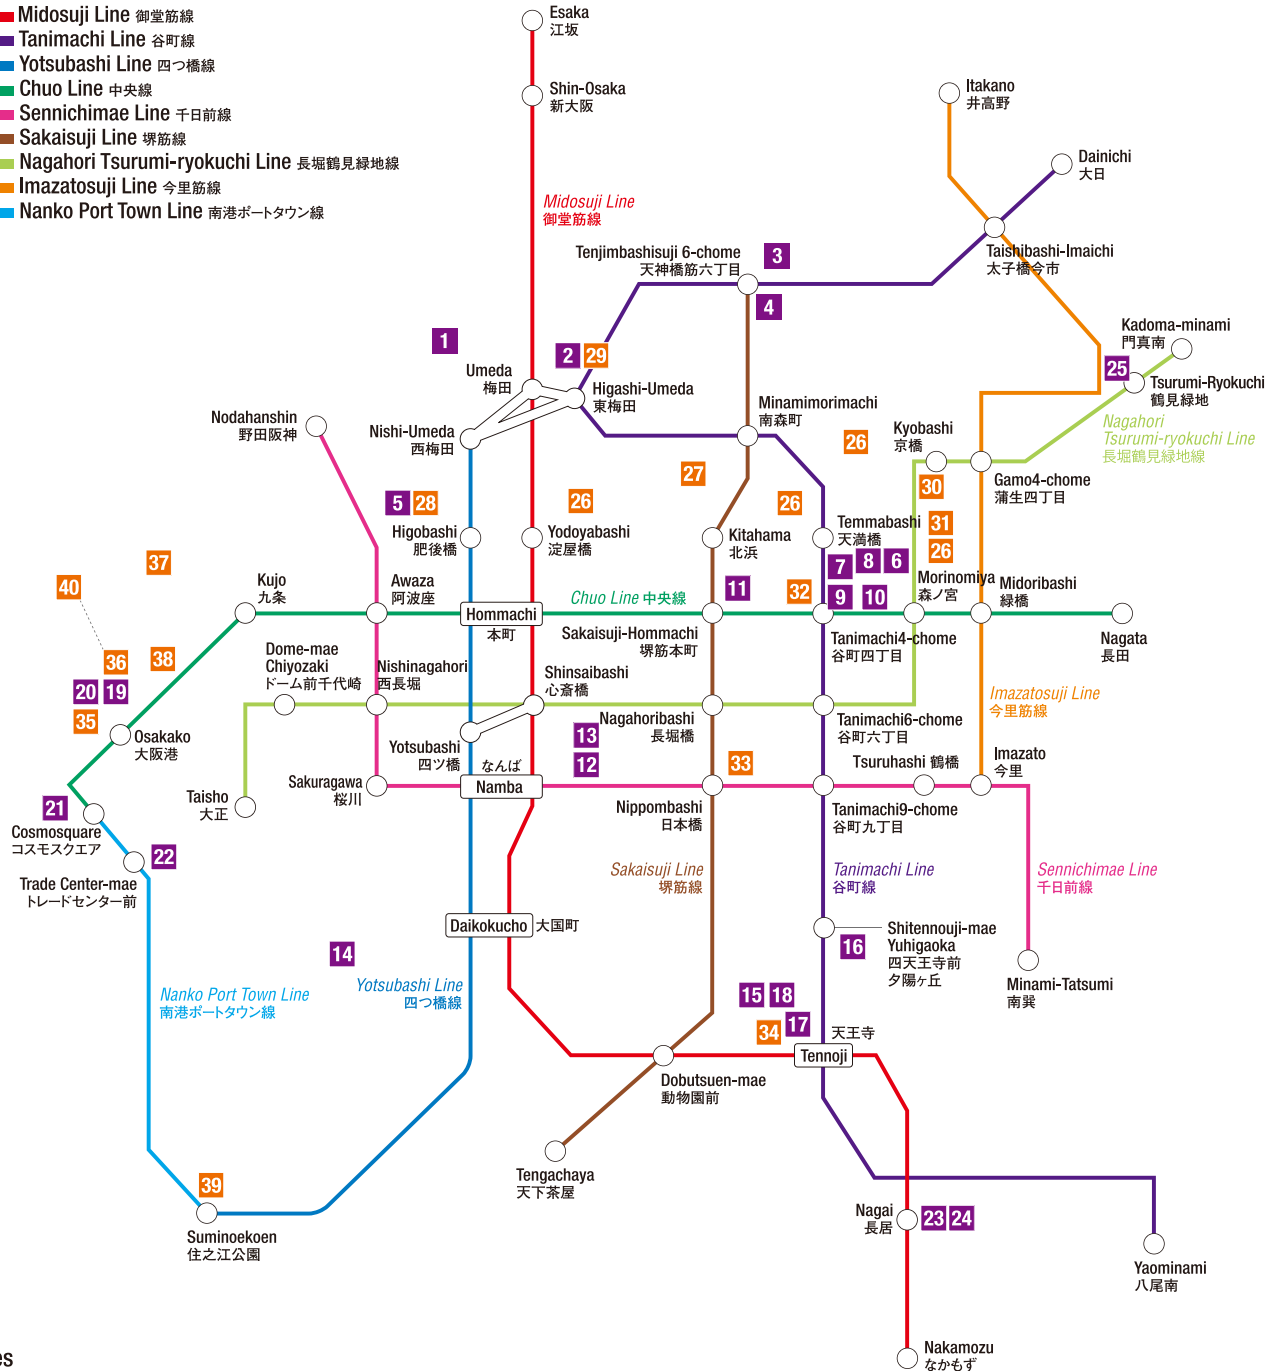

→ Area & Guide to Osaka Unlimited Pass 2DAYS

2,700yen

2-days ticket is valid only for
Osaka City Subway,
New Tram and City Bus.
(not for other railway lines)

You need
Rides Card and entrance coupons / discount coupons to use Osaka Unlimited Pass.

Osaka City Subway 大阪市営地下鉄

- Midosuji Line 御堂筋線
- Tanimachi Line 谷町線
- Yotsubashi Line 四つ橋線
- Chuo Line 中央線
- Sennichimae Line 千日前線
- Sakaisuji Line 堺筋線
- Nagahori Tsurumi-ryokuchi Line 長堀鶴見緑地線
- Imazatosuji Line 今里筋線
- Nanko Port Town Line 南港ポートタウン線

Notes

1. Valid lines: Entire Osaka City Subway, New Tram, and bus.
2. You can use the ticket for valid lines during the valid period of term as long as consecutive 2 days.
Please confirm the back of the book "Note" ①-③, ⑤-⑬.