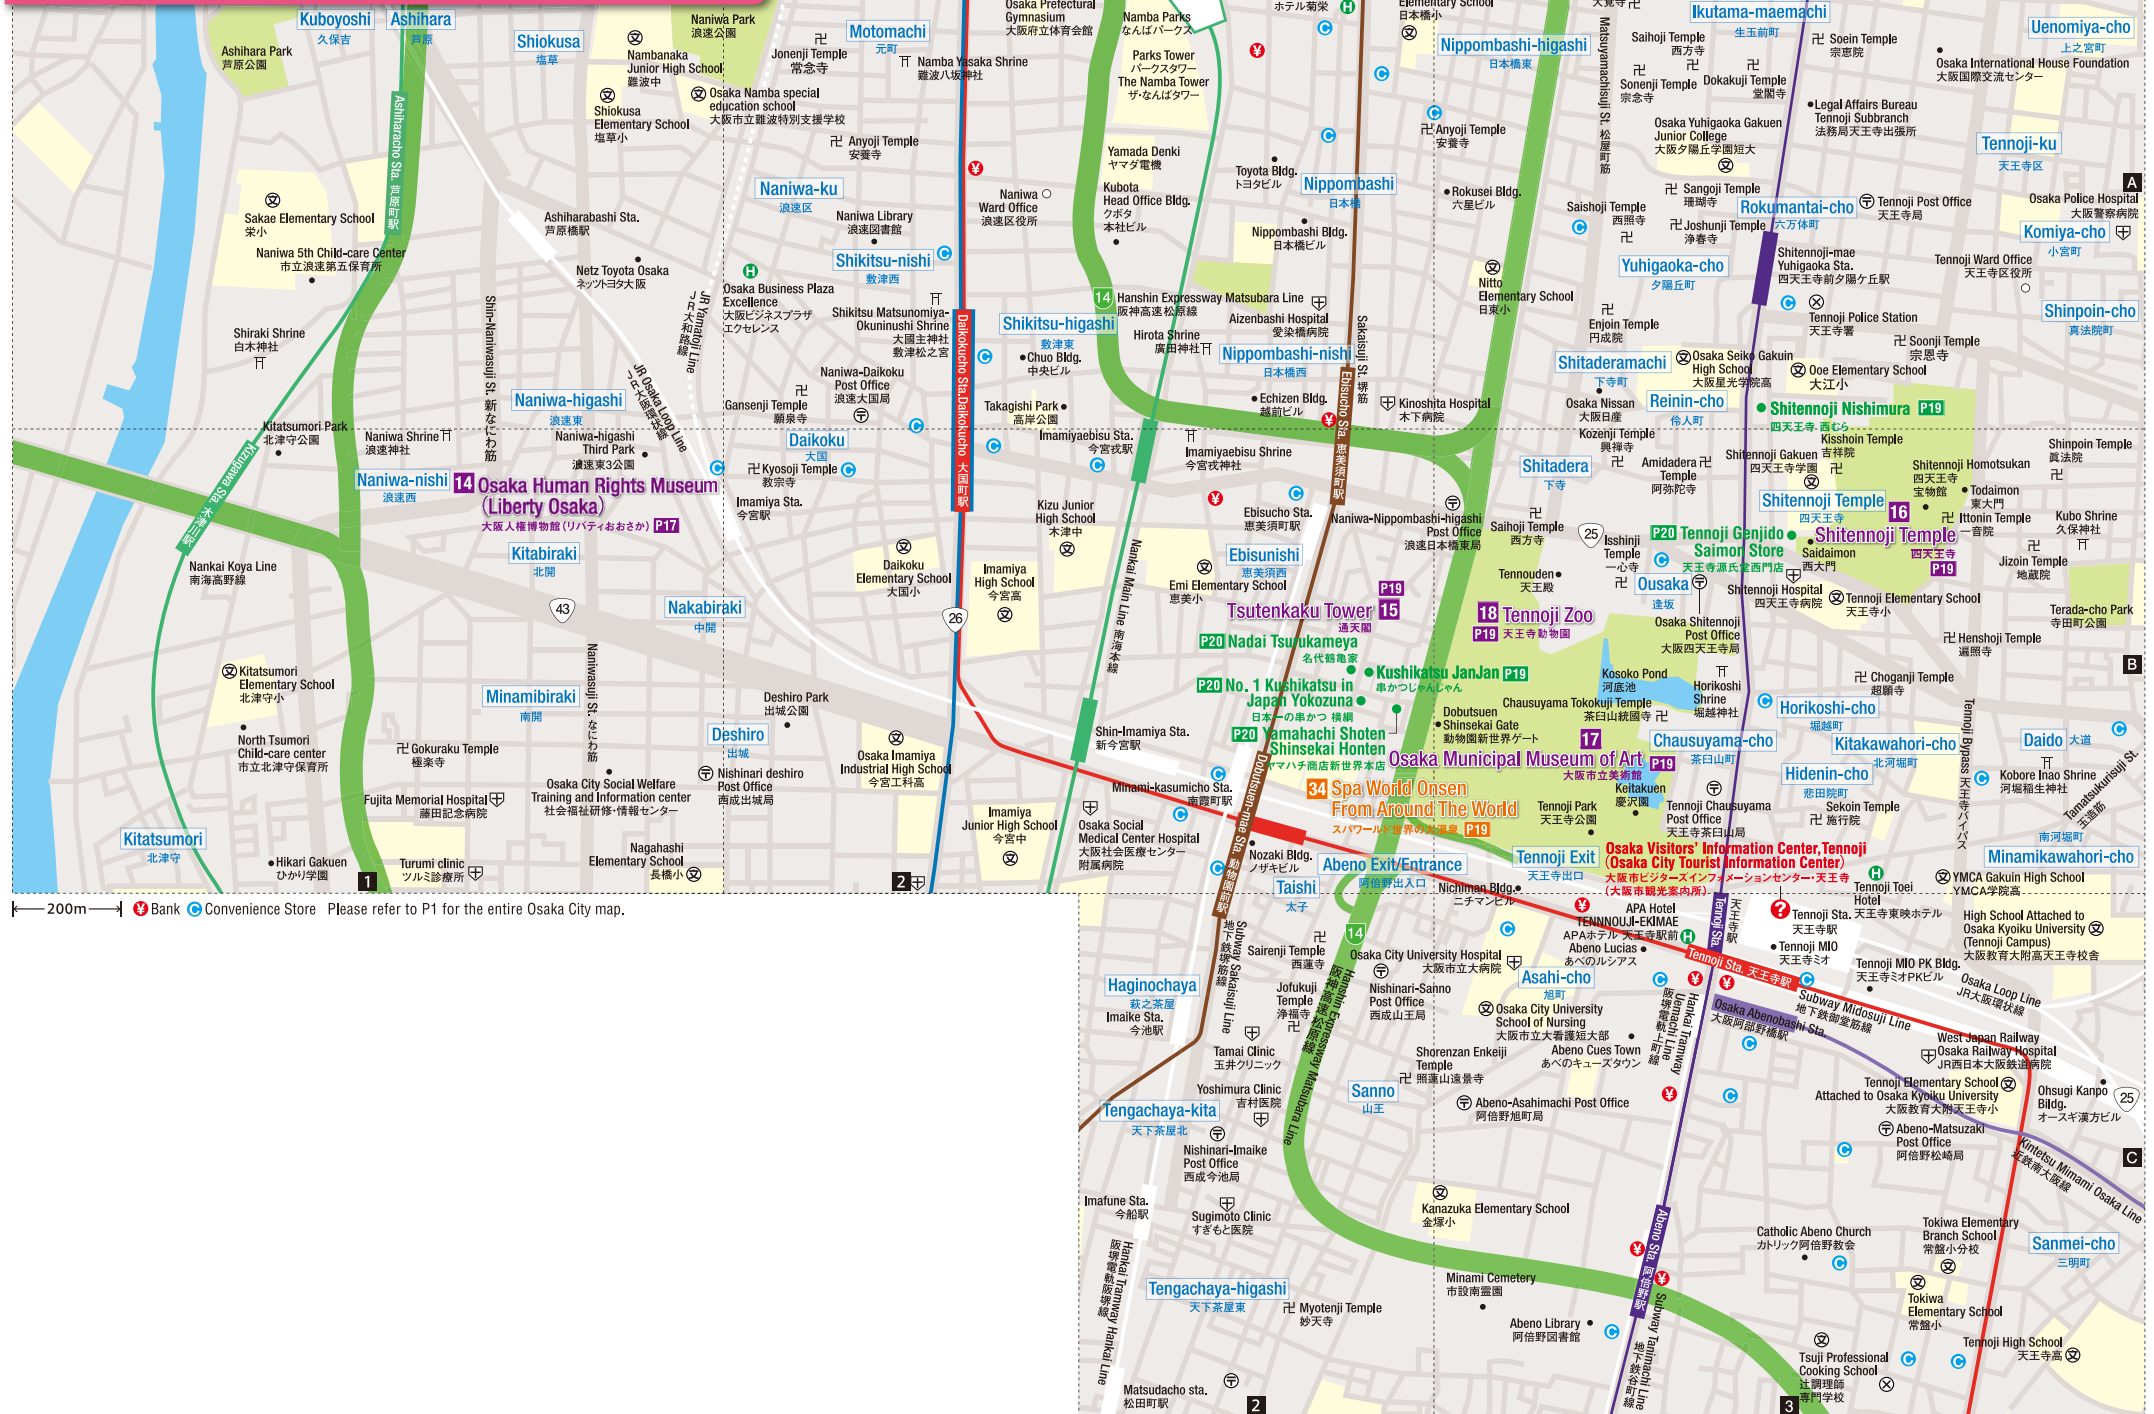

→ Tennoji and Shinsekai Area Map

200m Bank Convenience Store Please refer to P1 for the entire Osaka City map.